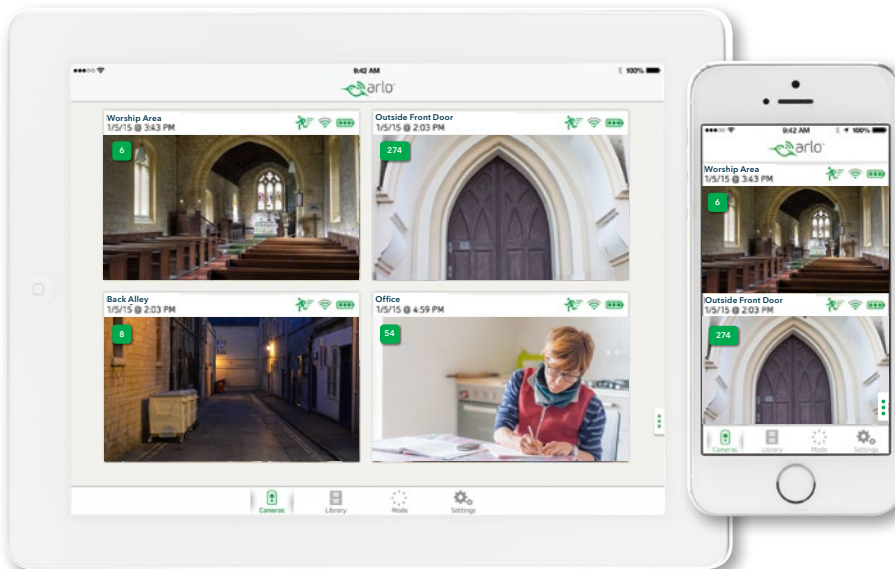

Easy Installation

Simple setup means you'll be secured in only a few minutes

To learn more about Arlo Pro 2 go to arlo.com

Join the Arlo Partner Program!

To become an authorized Arlo Reseller Partner, email NorthAmericaSales@Arlo.com or call 408.824.7000