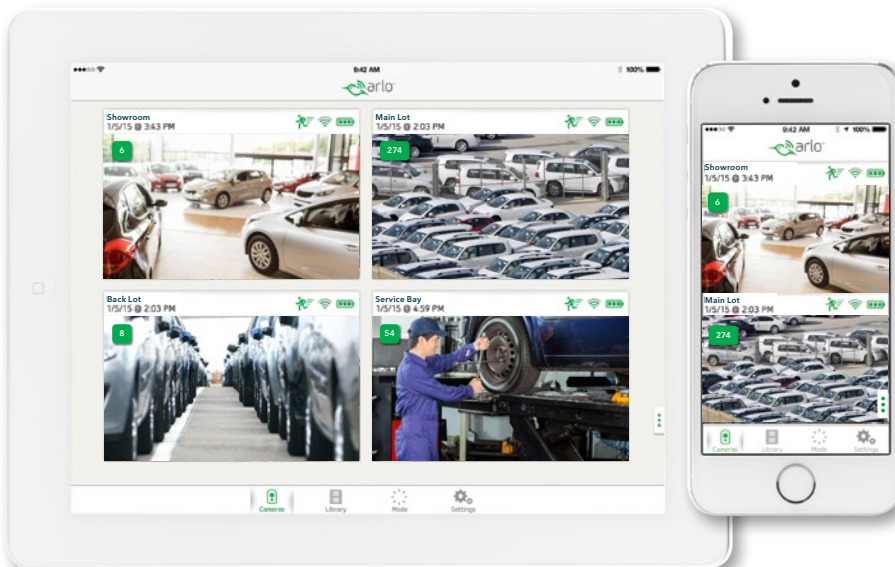

To learn more about Arlo Pro 2 go to arlo.com

Join the Arlo Partner Program!

To become an authorized Arlo Reseller Partner, email NorthAmericaSales@Arlo.com or call 408.824.7000