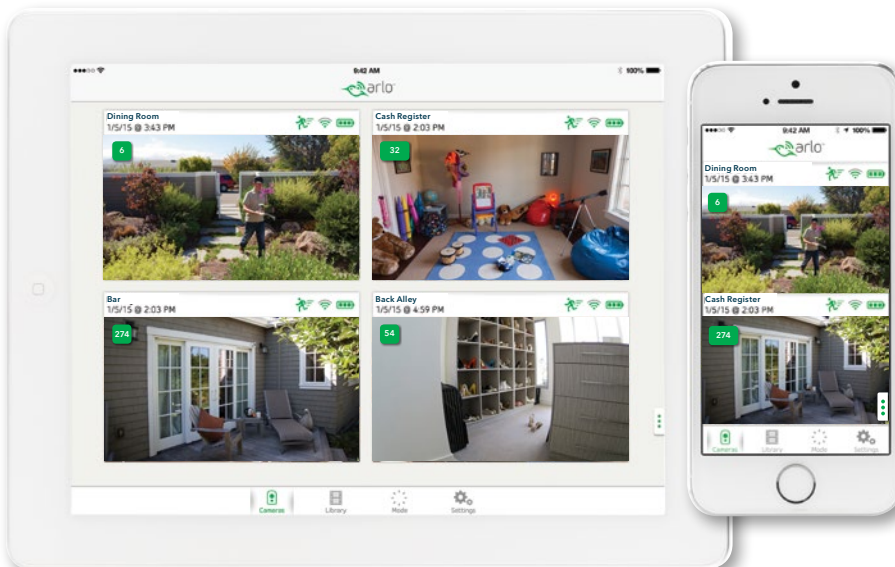

Never leave home alone

Sometimes it feels like it takes a village to run a household. Arlo helps you remotely keep tabs on all the activity and visitors, from delivery men and housekeepers to babysitters and yard help.

Features

100% Wire-Free

Arlo Pro has no wires, so you can place cameras anywhere you need them

Record Anytime, Anywhere

Arlo Pro is weather-resistant, so you can record indoors and out all year long

Night Vision

See in total darkness - no external IR required

HD Quality

Enjoy sharp HD video with Arlo Pro

Motion Alerts

Monitor from any computer or mobile device with auto alerts

Easy Installation

Simple setup means you'll be secured in only a few minutes