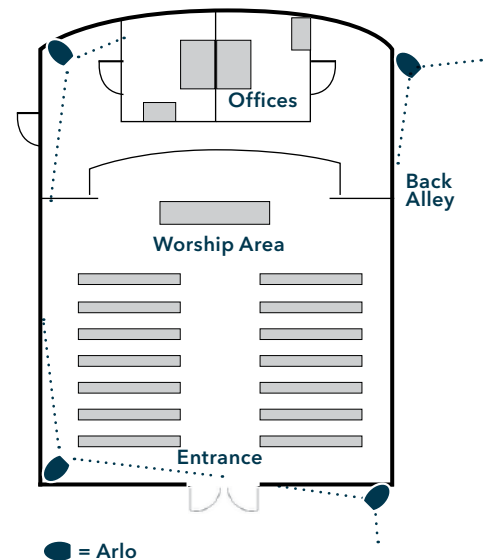

Easy Installation

Simple setup means you'll be secured in only a few minutes

To learn more about Arlo Pro go to arlo.com

Join the Arlo Partner Program!

To become an authorized Arlo Reseller Partner, email NorthAmericaSales@Arlo.com or call 408.824.7000