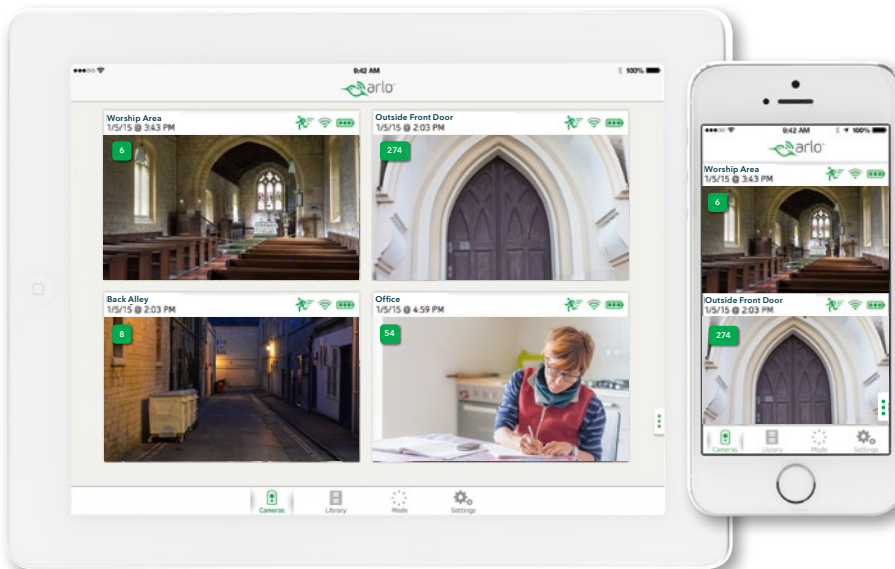

- Easy to install, small equipment size, no back room to maintain.
- Arlo Smart analytics identify people, cars, animals and swaying trees, allowing Arlo cameras to record and alert only those events that matter.
- Easily move cameras to new locations based on your needs, with our innovative mounts.
- No DVRs or tapes to maintain or risk damaging. Recordings are instantly stored in the cloud, so you have the evidence you need.
- More affordable than traditional security systems.

See in total darkness - no external IR required

HD Quality

Enjoy sharp HD video with Arlo Pro

Motion Alerts

Monitor from any computer or mobile device with auto alerts

Easy Installation

Simple setup means you'll be secured in only a few minutes