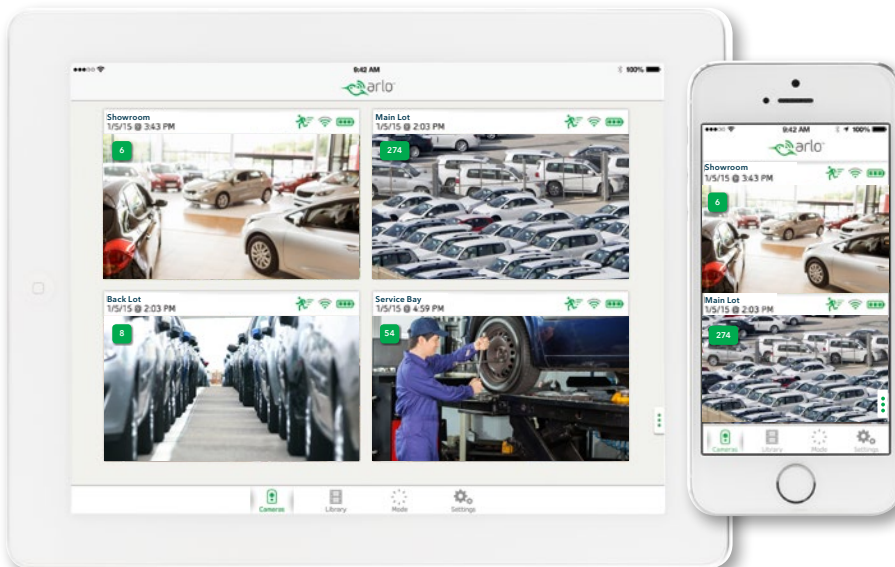

To learn more about Arlo Pro go to arlo.com

Join the Arlo Partner Program!

To become an authorized Arlo Reseller Partner, email NorthAmericaSales@Arlo.com or call 408.824.7000