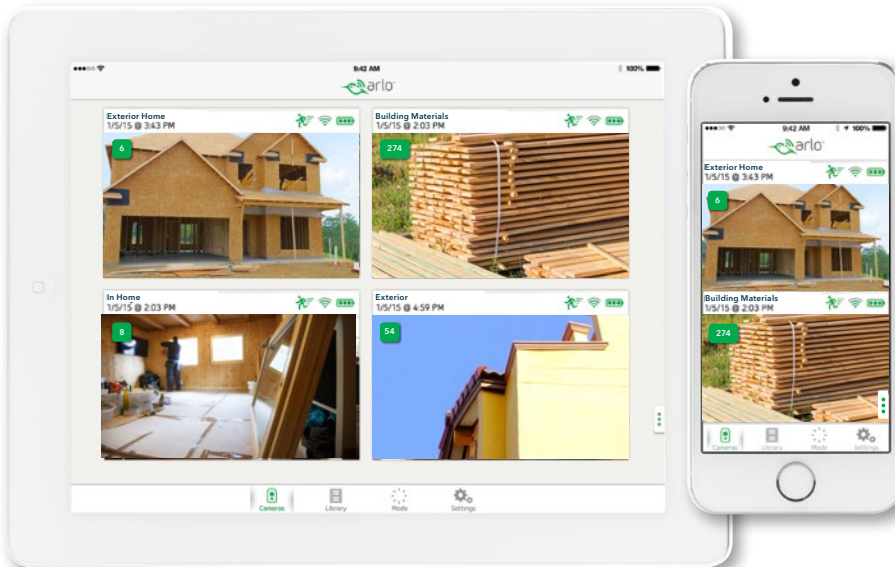

- Easy to install, small equipment size, no back room to maintain.
- Arlo Smart analytics identify people, cars, animals and swaying trees, allowing Arlo cameras to record and alert only those events that matter.
- Easily move cameras to new locations based on your needs, with our innovative mounts.
- No DVRs or tapes to maintain or risk damaging. Recordings are instantly stored in the cloud, so you have the evidence you need.
- More affordable than traditional security systems.

See in total darkness - no external IR required

HD Quality

Enjoy sharp HD video with Arlo Pro

Motion Alerts

Monitor from any computer or mobile device with auto alerts

Easy Installation

Simple setup means you'll be secured in only a few minutes