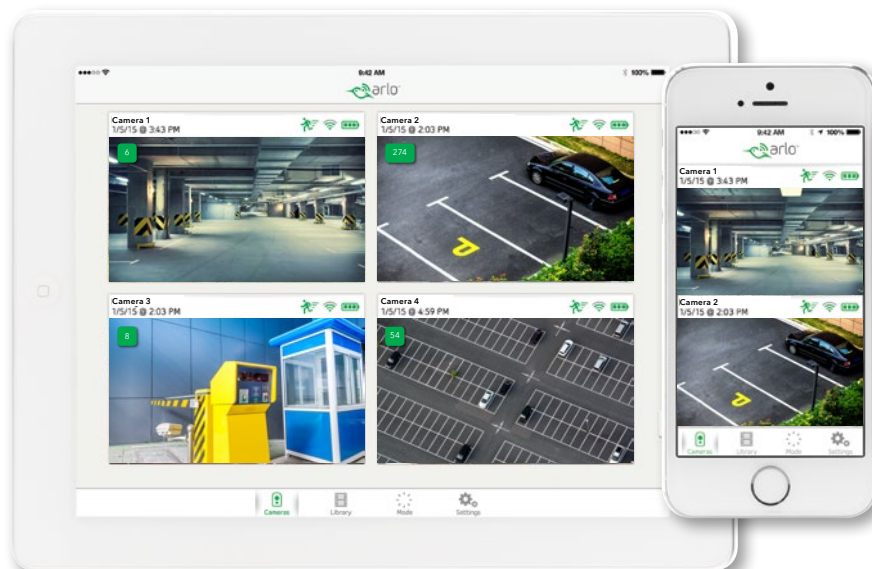

Features

100% Wire-Free
Free of power cords and wiring hassles

Local Backup Storage
If connection is interrupted, the camera's SD card saves captured footage

Live Streaming
Watch live streams or recorded videos using the free Arlo app

Mobile Connectivity
Works anywhere on Verizon's reliable 4G LTE network

2-Way Audio
Listen in or talk back and forth

Night Vision
See what's happening even in the dark

Weather-resistant
Put Arlo anywhere—indoors or out

Mobile Alerts
Instant alerts when motion or sound is detected

HD Quality
Enjoy incredibly sharp, detailed video