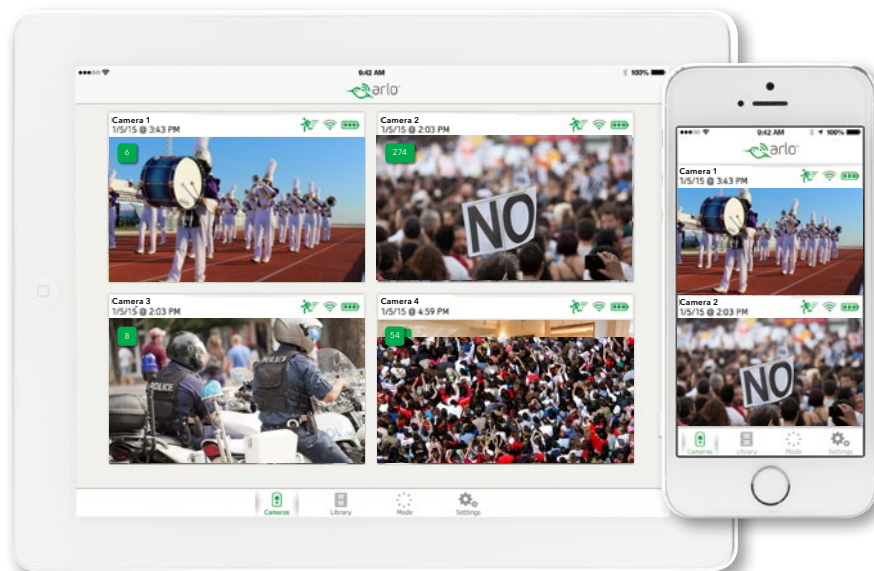

Features

100% Wire-Free
Free of power cords and wiring hassles

Local Backup Storage
If connection is interrupted, the camera's SD card saves captured footage

Live Streaming
Watch live streams or recorded videos using the free Arlo app

Mobile Connectivity
Works anywhere on Verizon's reliable 4G LTE network

2-Way Audio
Listen in or talk back and forth

Night Vision
See what's happening even in the dark

Weather-resistant
Put Arlo anywhere—indoors or out

Mobile Alerts
Instant alerts when motion or sound is detected

HD Quality
Enjoy incredibly sharp, detailed video