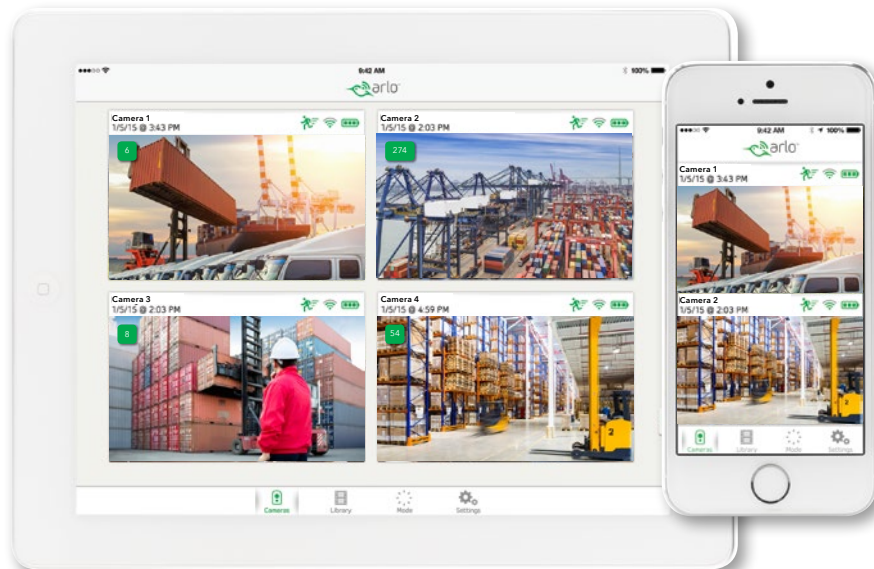

Features

100% Wire-Free
Free of power cords and wiring hassles

Local Backup Storage
If connection is interrupted, the camera's SD card saves captured footage

Live Streaming
Watch live streams or recorded videos using the free Arlo app

Mobile Connectivity
Works anywhere on AT&T's reliable 4G LTE network

2-Way Audio
Listen in or talk back and forth

Night Vision
See what's happening even in the dark

Weather-resistant
Put Arlo anywhere—indoors or out

Mobile Alerts
Instant alerts when motion or sound is detected

HD Quality
Enjoy incredibly sharp, detailed video