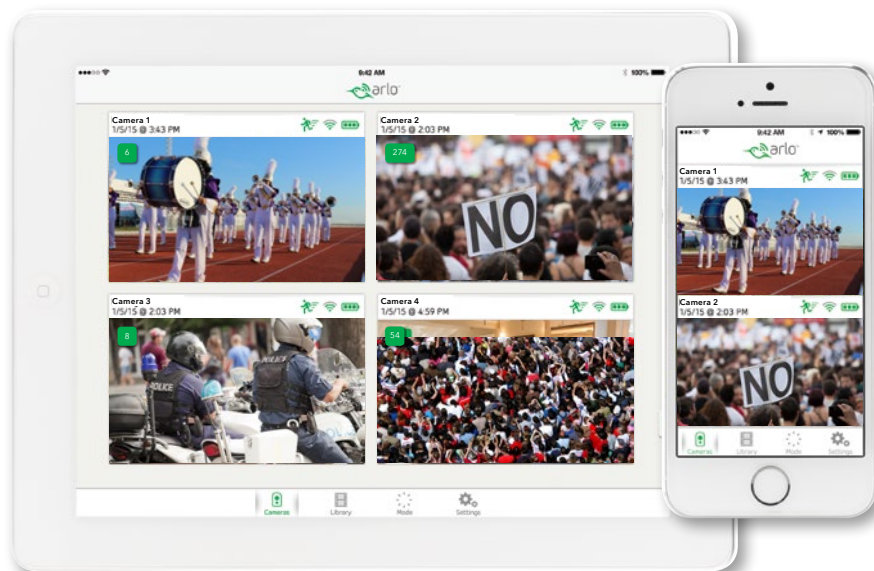

Features

100% Wire-Free
Free of power cords and wiring hassles

Local Backup Storage
If connection is interrupted, the camera's SD card saves captured footage

Live Streaming
Watch live streams or recorded videos using the free Arlo app

Mobile Connectivity
Works anywhere on AT&T's reliable 4G LTE network

2-Way Audio
Listen in or talk back and forth

Night Vision
See what's happening even in the dark

Weather-resistant
Put Arlo anywhere—indoors or out

Mobile Alerts
Instant alerts when motion or sound is detected

HD Quality
Enjoy incredibly sharp, detailed video